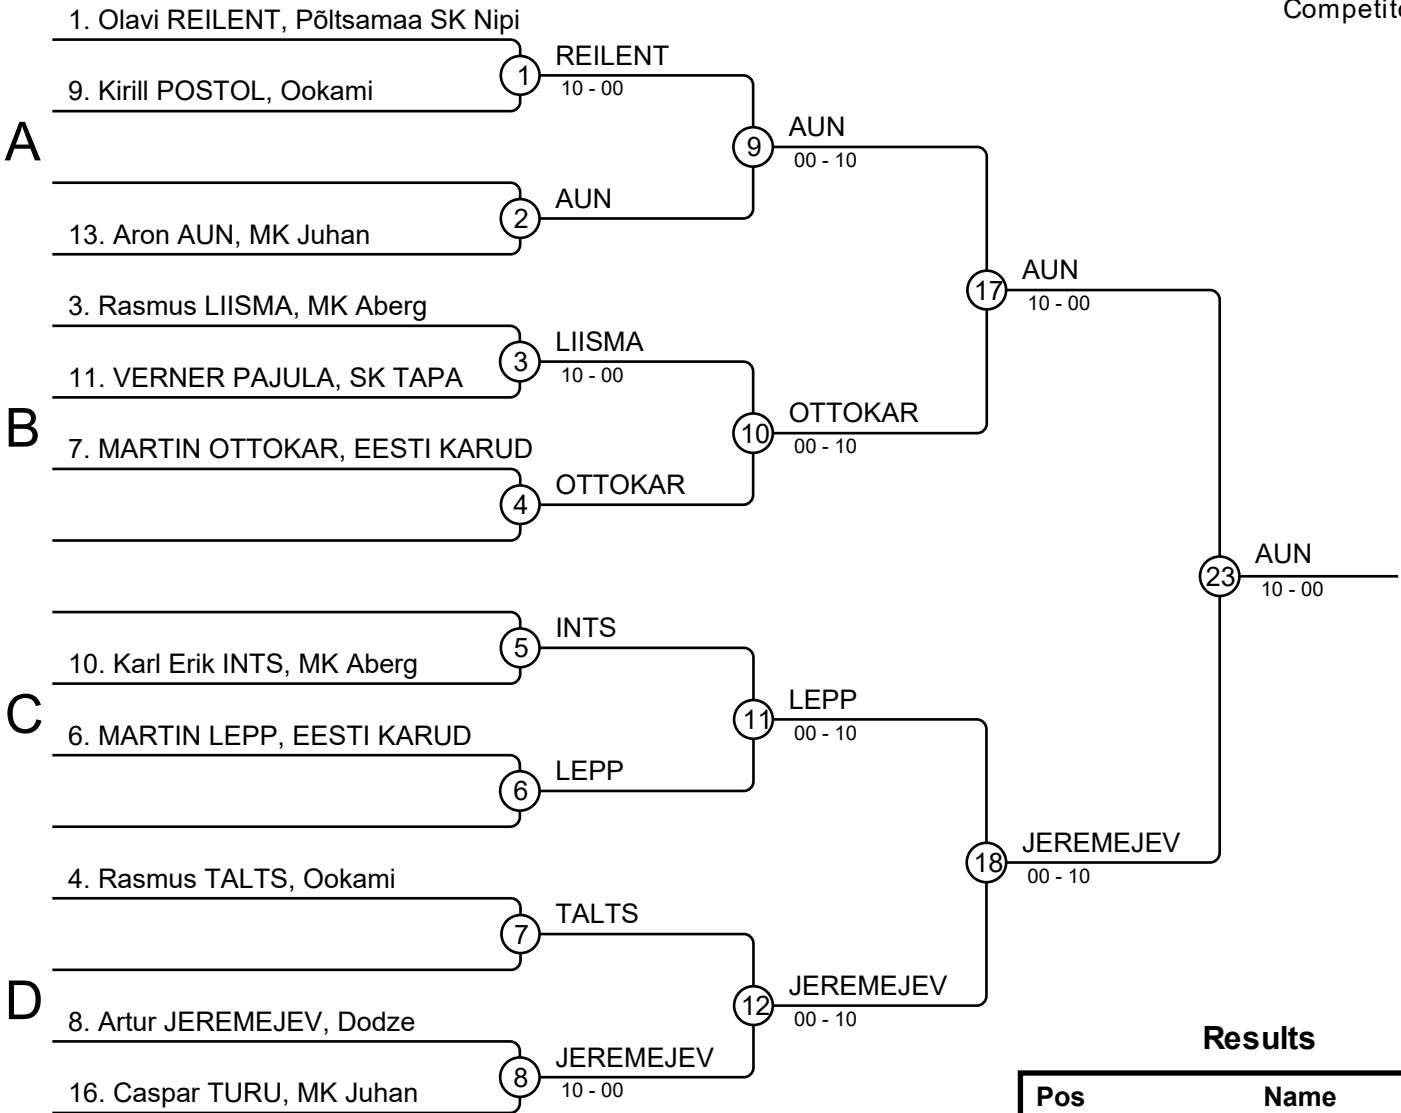

Sumo EMV 23.09.18 Rakvere PU14ABS

Competitors: 11

Results

Pos	Name
1	Aron AUN, MK Juhan
2	Artur JEREMEJEV, Dodze
3	Rasmus LIISMA, MK Aberg
3	MARTIN OTTOKAR, EESTI KARUD
5	MARTIN LEPP, EESTI KARUD
5	Rasmus TALTS, Ookami
7	Olavi REILENT, Põltsamaa SK Nipi
7	Karl Erik INTS, MK Aberg